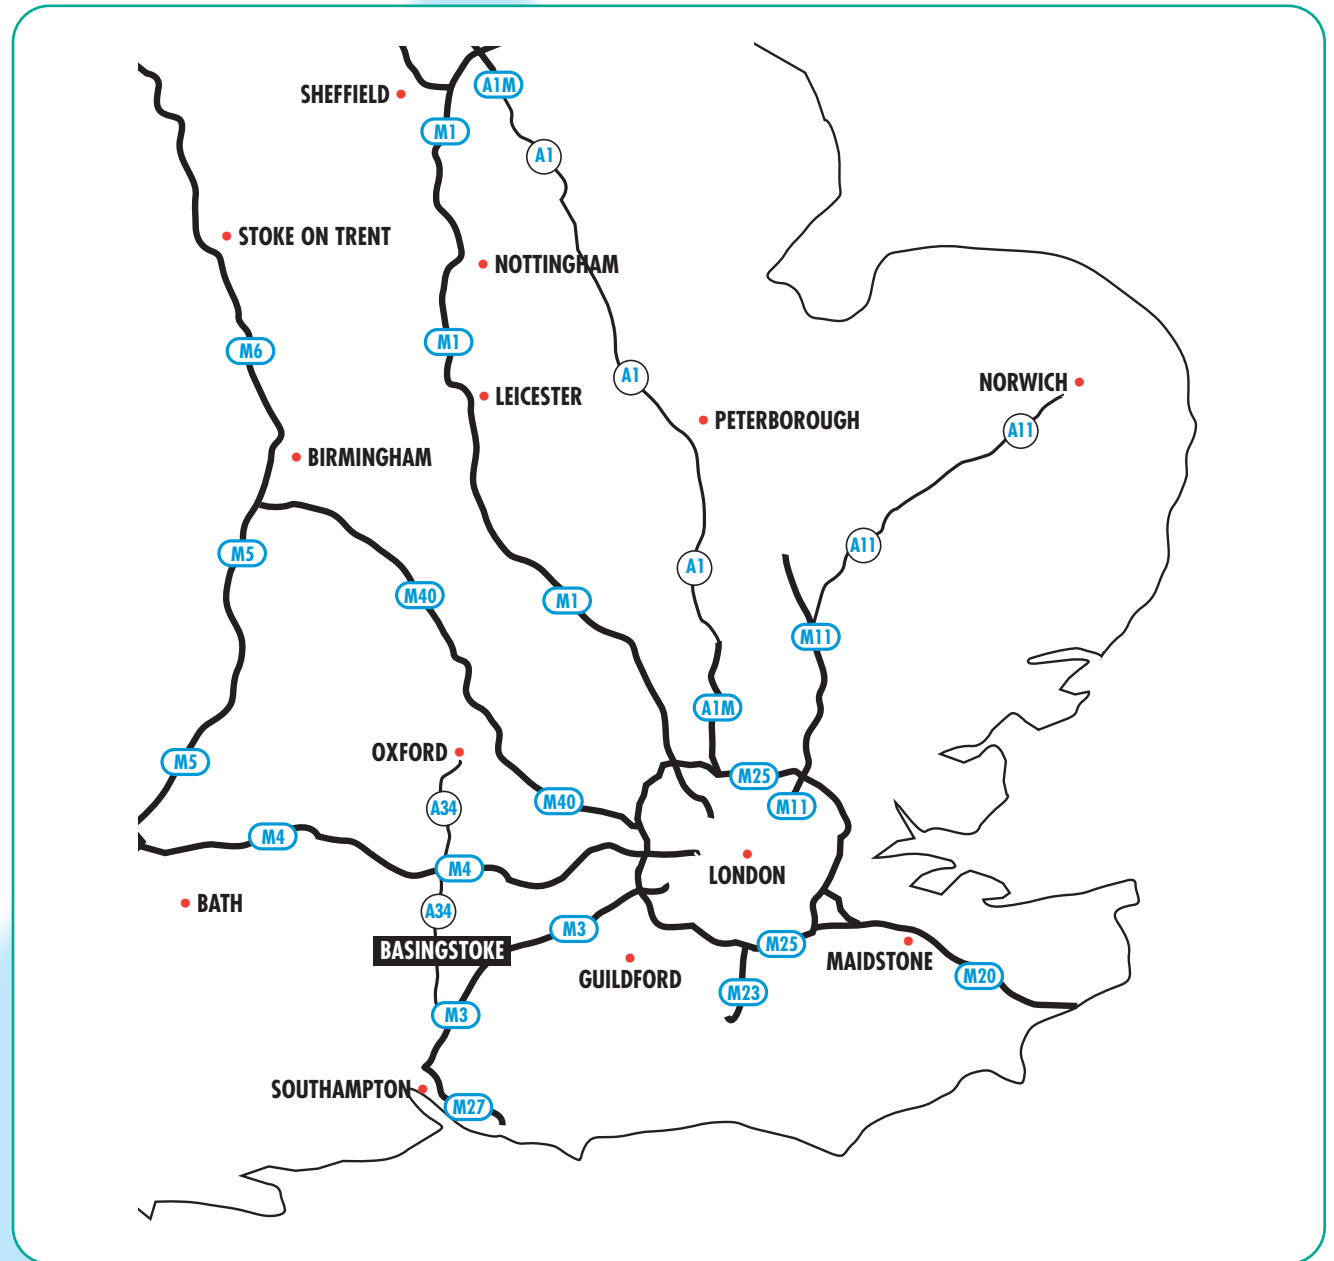

outer map

EDUCATION
Solutions Direct

Grove House, Lutyens Close,
Basingstoke, Hampshire RG 24 8AG
Tel: 01256 338420
Fax: 01256 316599
e-mail: info@edsols.org
www.edsols.org